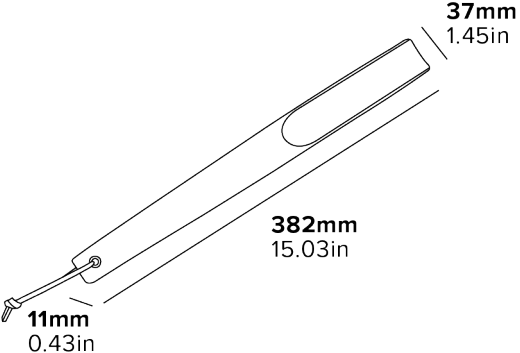

NORTHAMPTON

Shoe Horn

· Ergonomic design

Specification

Light Wood
0.08kg

NORTHAMPTON

Shoe Horn

CORBY

ABOUT THIS PRODUCT

The Northampton Shoe Horn combines elegance and practicality, making it the perfect addition to your hotel's amenities. With its real wood handle and durable construction, this shoe horn offers both style and long-lasting use. The convenient hanging loop ensures easy storage, keeping it readily accessible for your guests. Enhance your guest experience with a thoughtful, functional accessory that adds a touch of sophistication to any room.