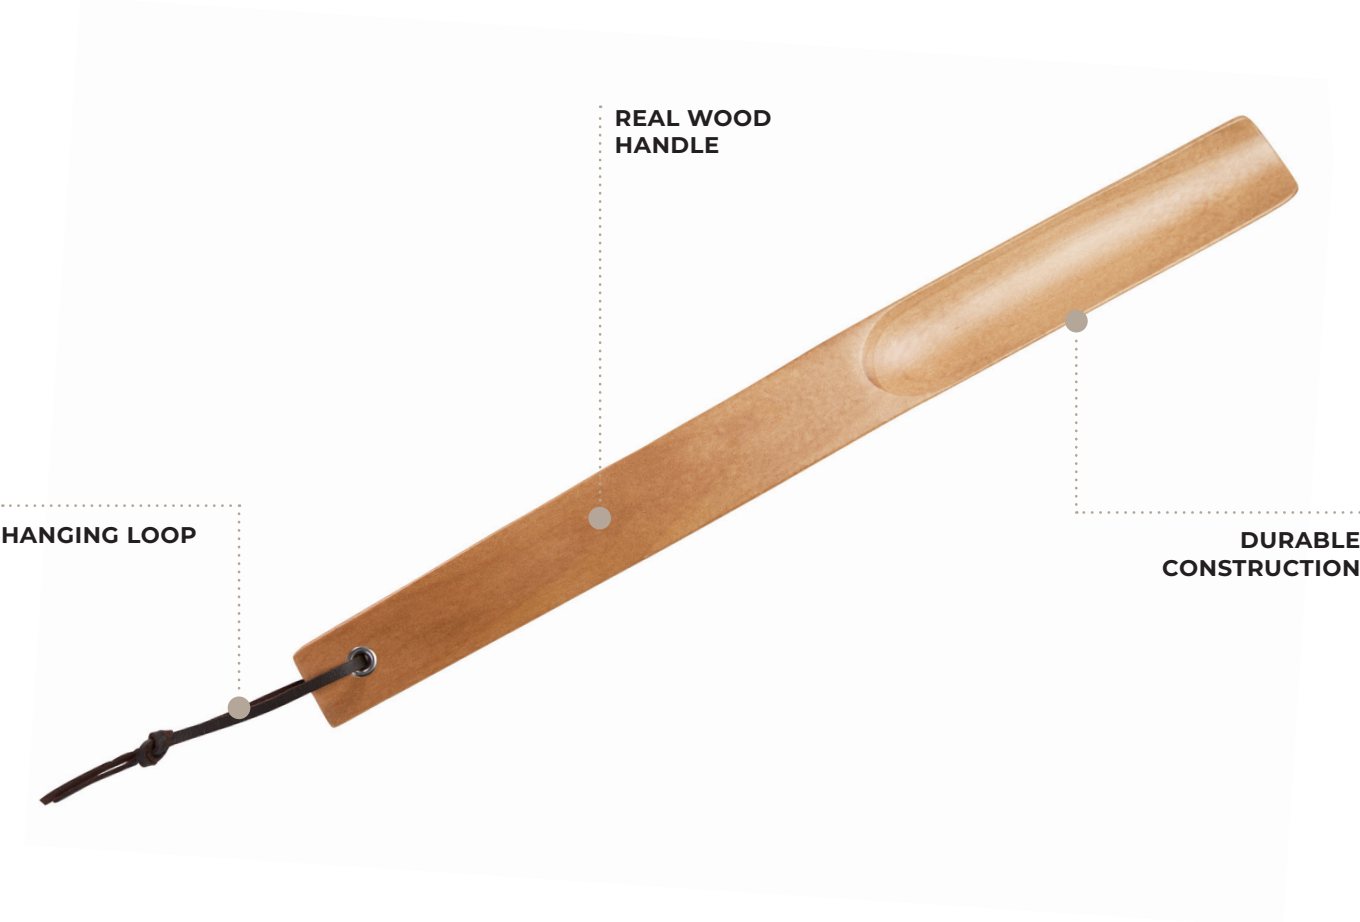

NORTHAMPTON

Shoe Horn

· Ergonomic design

Specification

Light Wood
0.08kg

NORTHAMPTON

Shoe Horn

CORBY

ABOUT THIS PRODUCT

The Northampton Shoe Horn combines elegance and practicality, making it the perfect addition to your hotel's amenities. With its real wood handle and durable construction, this shoe horn offers both style and long-lasting use. The convenient hanging loop ensures easy storage, keeping it readily accessible for your guests. Enhance your guest experience with a thoughtful, functional accessory that adds a touch of sophistication to any room.