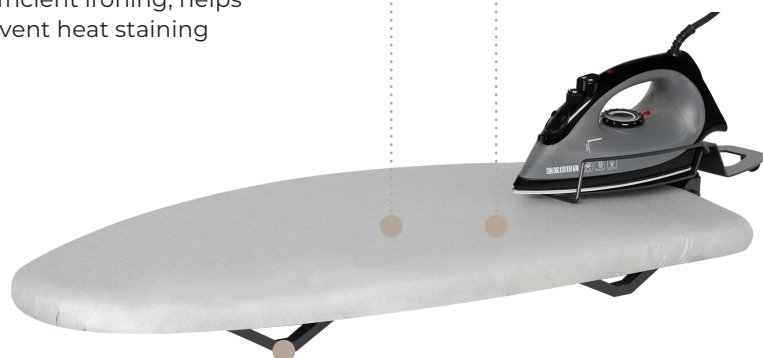

SUTTON

Table Top Ironing Centre

CORBY

BURN PROOF

ALUMINISED COVER

Reflects heat for safe, fast & efficient ironing, helps prevent heat staining

LIGHT WEIGHT

Easy to carry

INTEGRATED HOOK

Easy to store