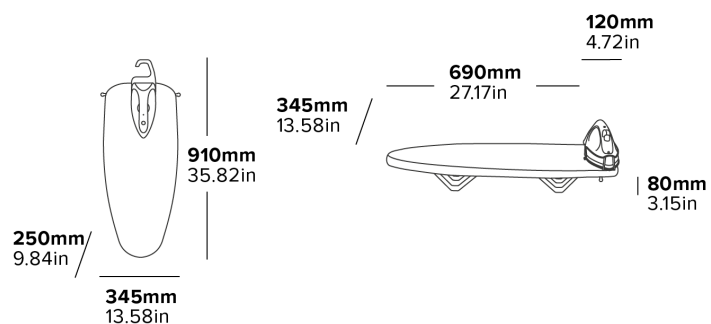

### Specification

Light Grey

3.40kg

\*Iron & iron holder supplied separately

**2 YEAR**  
ELECTRICAL  
GUARANTEE

**HOTEL**  
SPECIFIED

**BRITISH**  
DESIGNED

**ECO**  
FRIENDLY

**AUTO-OFF**  
30 SEC

**AUTO-OFF**  
8 MINS

**NON-STICK**  
SOLEPLATE

**ANTI-THEFT**  
PROTECTED

**STEAM-FLOW**  
MESH BOARD