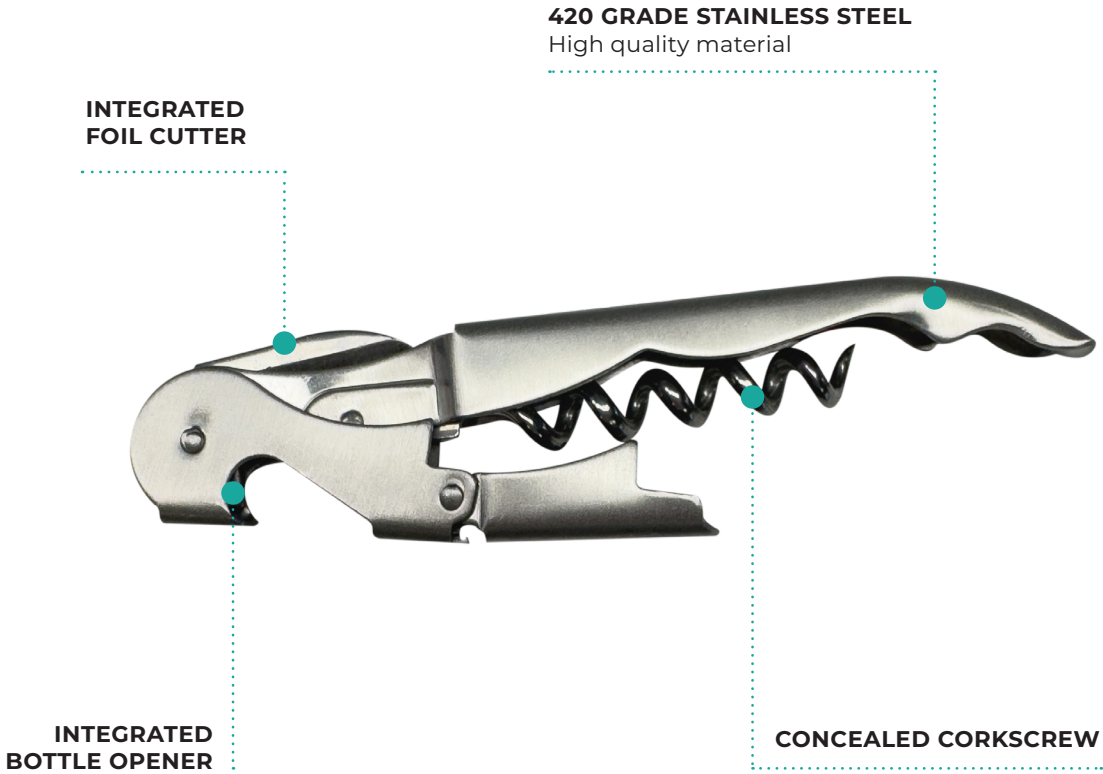

# WAITERS CORKSCREW (GRI0026)

- 420 Grade stainless steel
- Concealed corkscrew design
- Integrated bottle opener
- Compact, multifunctional tool

**Specification**  
Brushed steel  
0.05kg

17mm  
0.66in

125mm  
4.92in

20mm  
0.78in