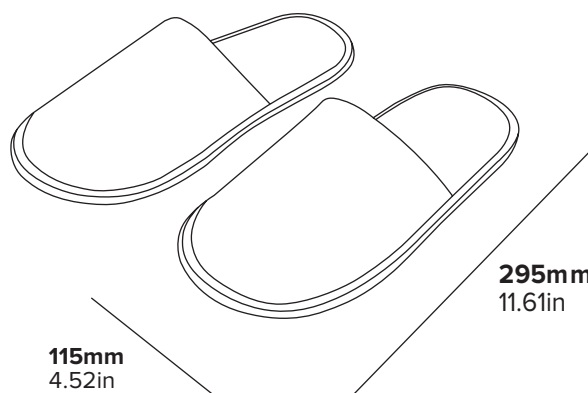

### Specification

White  
0.08kg

ANTI-SLIP  
FEET

HOTEL  
SPECIFIED