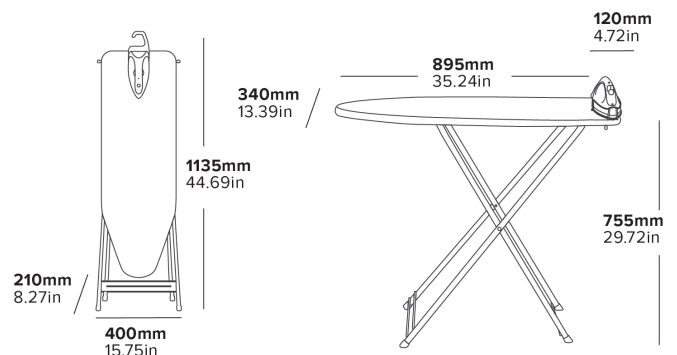

Specification

Dark Grey
4.57-5.13kg
*Iron & iron holder supplied separately