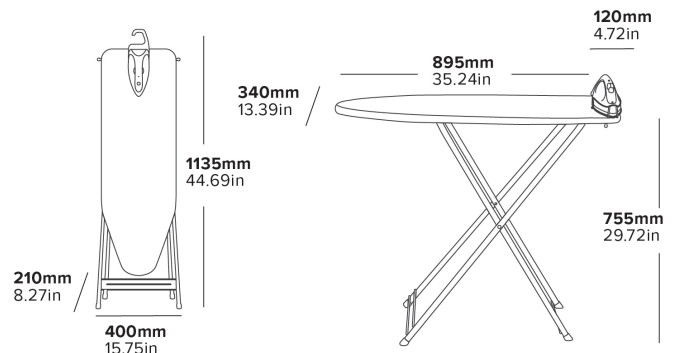

Specification

Light Grey
4.57-5.13kg
*Iron & iron holder supplied separately